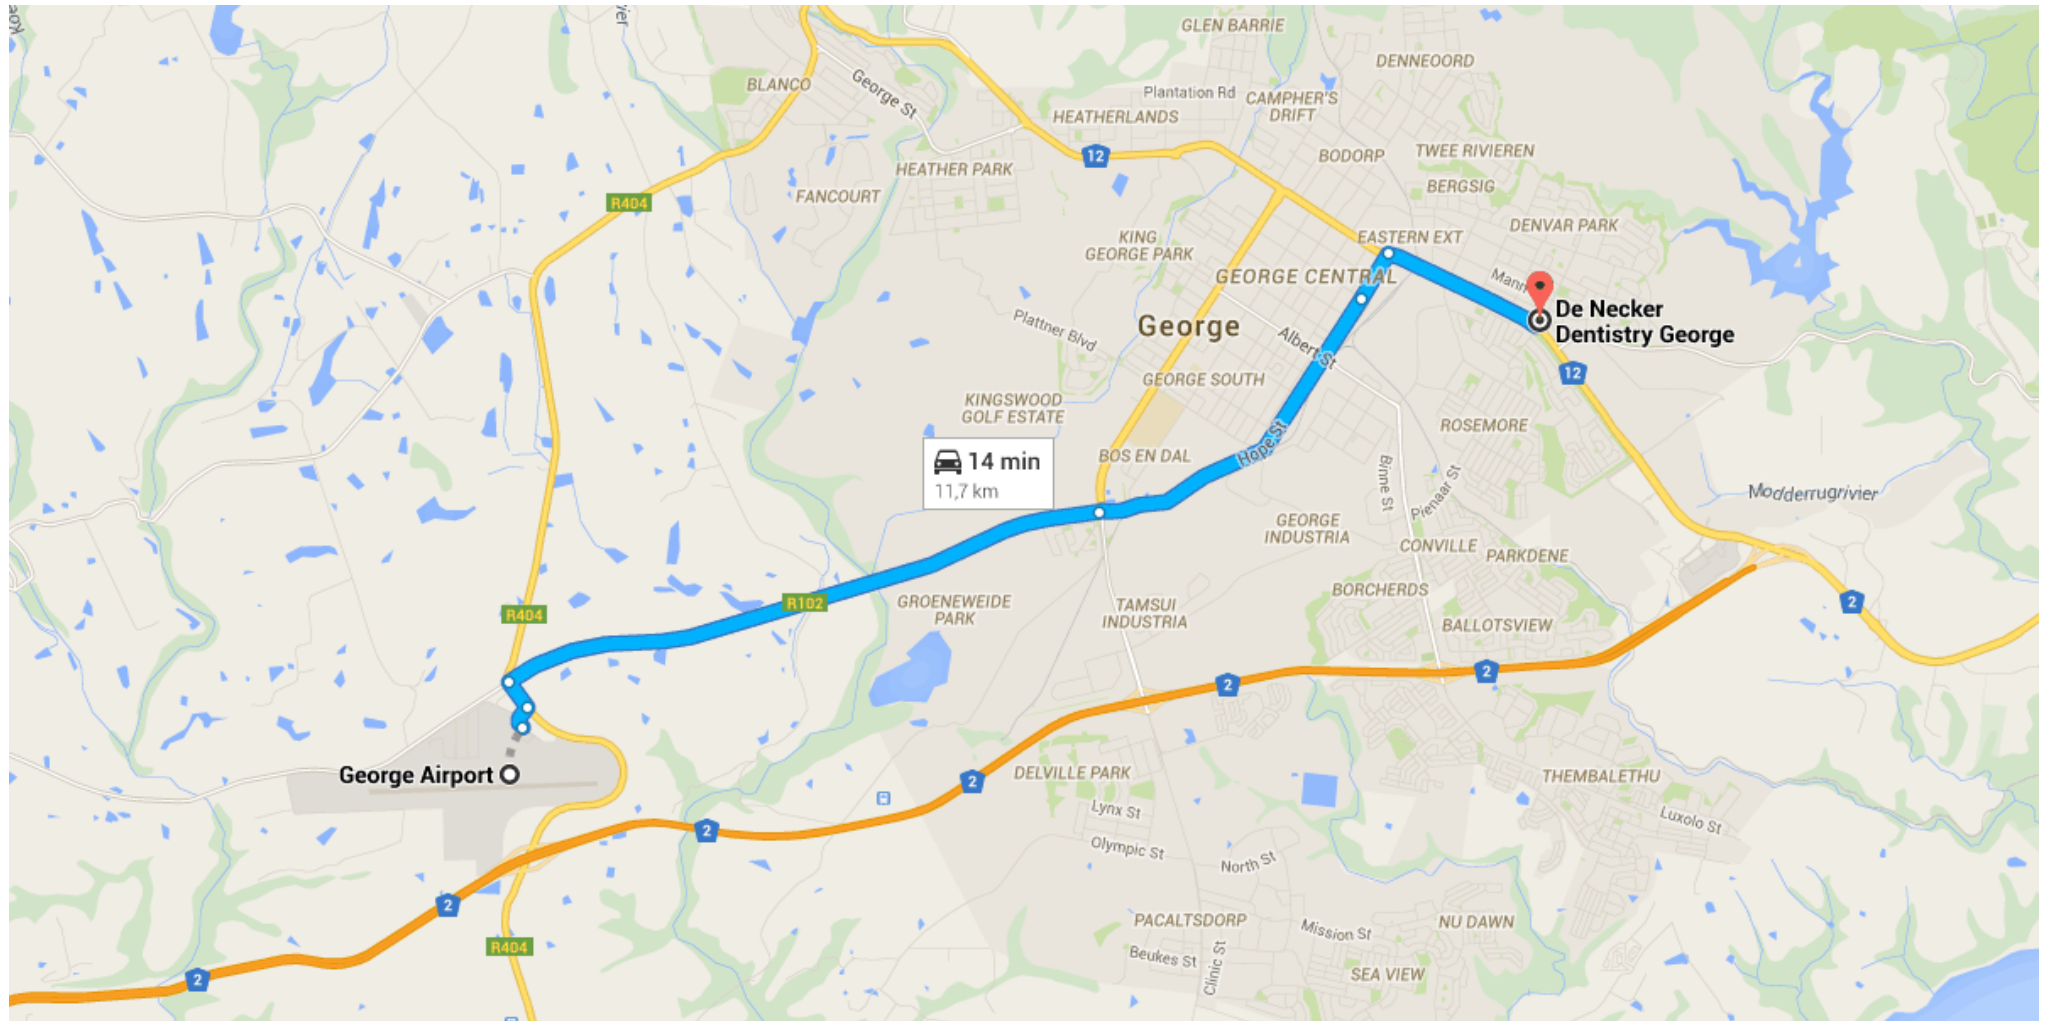

Directions from George Airport to De Necker Dentistry George

- George Airport
Old Mossel Bay Rd, George, 6530

-  1. Head **northwest** toward **R404**

 240 m
-  2. Turn **left** onto **R404**

 300 m
-  3. Turn **right** at the 1st cross street onto **R102**

 5.8 km
-  4. At the roundabout, take the **2nd** exit onto **Hope St**

 3.4 km
-  5. Continue onto **Memorium St**

 500 m
-  6. Turn **right** onto **Courtenay St/N12/N9**
 -  Continue to follow N12/N9
 -  Destination will be on the left

 1.5 km

De Necker Dentistry George

2 Knysna St, George East, 6539

These directions are for planning purposes only. You may find that construction projects, traffic, weather, or other events may cause conditions to differ from the map results, and you should plan your route accordingly. You must obey all signs or notices regarding your route.